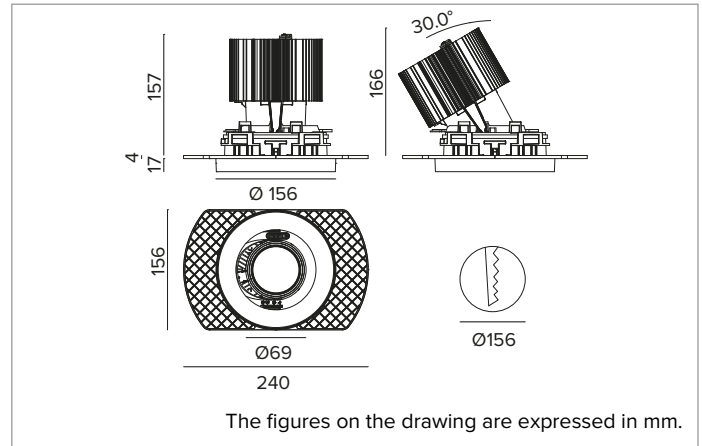

1T8614ELTR | CTEVO ARCHITECTURAL 160

Adjustable recessed LED projector in a trimless version

		3500K	H(m)	D(m)	Emax(lx)	
		Ra90			47°	
Fixture Power	74W	1	0.87	9922		
Source Flux	7803lm	2	1.74	2480		
Fixture Flux	5854lm	3	2.61	1102		
Efficacy	79lm/W	4	3.47	620		
TS1282	Imax=1272cd/klm	Imax	9924cd	5	4,34	397

CCT nominal: 3500K

Lifetime (L80/B10): >50000h tq +25°C

ILLUMINOTECHNICAL CHARACTERISTICS

MWFL - precision optics with a black silicone cut off ring. Version with a convex faceted highly reflective anodised aluminium reflector and a holographic diffusion filter. UGR<22 (EN 12464-1).

Optic: REFLECTOR

Beam angles: MWFL

Optical efficiency: 75%

Fixture flux: 5854lm

Luminous efficacy: 79lm/W

Photobiological safety: Compliant with RG1 low risk group

MECHANICAL CHARACTERISTICS

Die-cast white painted anodised aluminium body and dissipator. White colour cover. The optical unit can be adjusted up to 30° on the vertical plane with a mechanical beam locking system and a graduated scale, and 358° on the horizontal plane. Trimless version with a load-bearing element for installation and finishing in plasterboard.

Colour and finish: Plaster white

Weight: 1.55Kg

Version: TRIMLESS HO

Degree of protection: IP20 for recessed part

Degree of protection: IP40 for exposed part

ELECTRICAL CHARACTERISTICS

Integrated electronic ON-OFF driver.