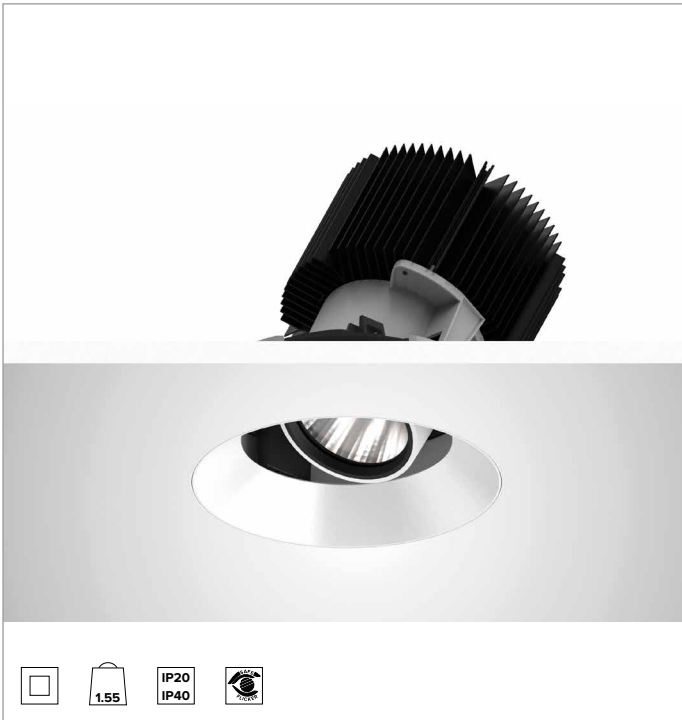

1T8614ELTR | CTEVO ARCHITECTURAL 160

Adjustable recessed LED projector in a trimless version

		3500K	H(m)	D(m)	Emax(lx)	
		Ra90			47°	
Fixture Power	74W	1	0.87	9922		
Source Flux	7803lm	2	1.74	2480		
Fixture Flux	5854lm	3	2.61	1102		
Efficacy	79lm/W	4	3.47	620		
TS1282	Imax=1272cd/klm	Imax	9924cd	5	4,34	397

CCT nominal: 3500K

Lifetime (L80/B10): >50000h tq +25°C

ILLUMINOTECHNICAL CHARACTERISTICS

MWFL - precision optics with a black silicone cut off ring. Version with a convex faceted highly reflective anodised aluminium reflector and a holographic diffusion filter. UGR<22 (EN 12464-1).

Optic: REFLECTOR

Beam angles: MWFL

Optical efficiency: 75%

Fixture flux: 5854lm

Luminous efficacy: 79lm/W

Photobiological safety: Compliant with RG1 low risk group

MECHANICAL CHARACTERISTICS

Die-cast white painted anodised aluminium body and dissipator. White colour cover. The optical unit can be adjusted up to 30° on the vertical plane with a mechanical beam locking system and a graduated scale, and 358° on the horizontal plane. Trimless version with a load-bearing element for installation and finishing in plasterboard.

Colour and finish: Plaster white

Weight: 1.55Kg

Version: TRIMLESS HO

Degree of protection: IP20 for recessed part

Degree of protection: IP40 for exposed part

ELECTRICAL CHARACTERISTICS

Integrated electronic ON-OFF driver.